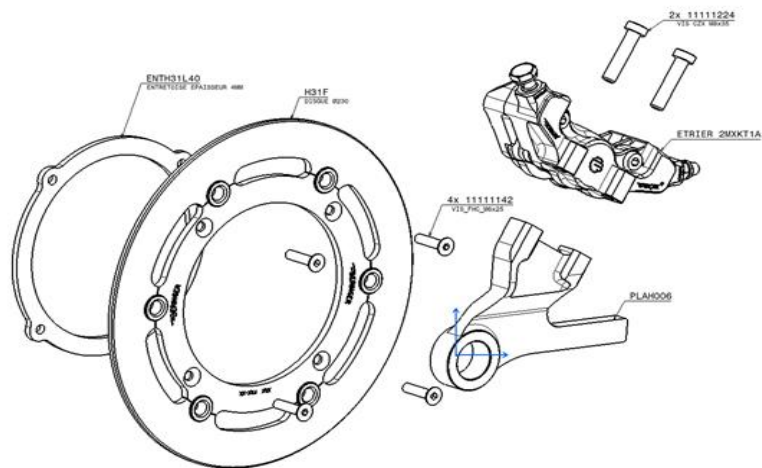

Model	Rear Bracket	Rear Caliper	Rear Disc	Rear Disc Spacer	Rear master cylinder with aluminium square reservoir (MC127 90°)	Rear master cylinder with plastic round reservoir	Rear master cylinder bracket	Hose	Comments
250 CRF 2015 -->	PLAH006S	2MXKT1A	H31F	ENTH31L40					
450 CRF --> 2014									
450 CRF 2015 -->	PLAH006S	2MXKT1A	H31F	ENTH31L40		MC127+BO1	PLAH007		
500 CR 95-->03									
Suzuki									
250 RMZ	PLAS008	2MXKT1A	S29F	ENTS29L60	MC12790 RSV MC127		PLAS009	530 0°/90°	
450 RMZ	PLAS008	2MXKT1A	S29F	ENTS29L60	MC12790 RSV MC127		PLAS009	530 0°/90°	
Kawasaki									
85 KX									
250 KXF	PLAK004	2MXKT1A	K32F	ENTK32L60		MC127+BO1	PLAK005B		
450 KXF	PLAK004	2MXKT1A	K32F	ENTK32L60		MC127+BO1	PLAK005B		
TM									
TM85 --> 2019									
TM85 2020-->									
TM250 and more	PLATM001	2MXKT1A	TM5F	ENTM5F	MC12790 RSV MC127		PLATM002	530 20°/90°	